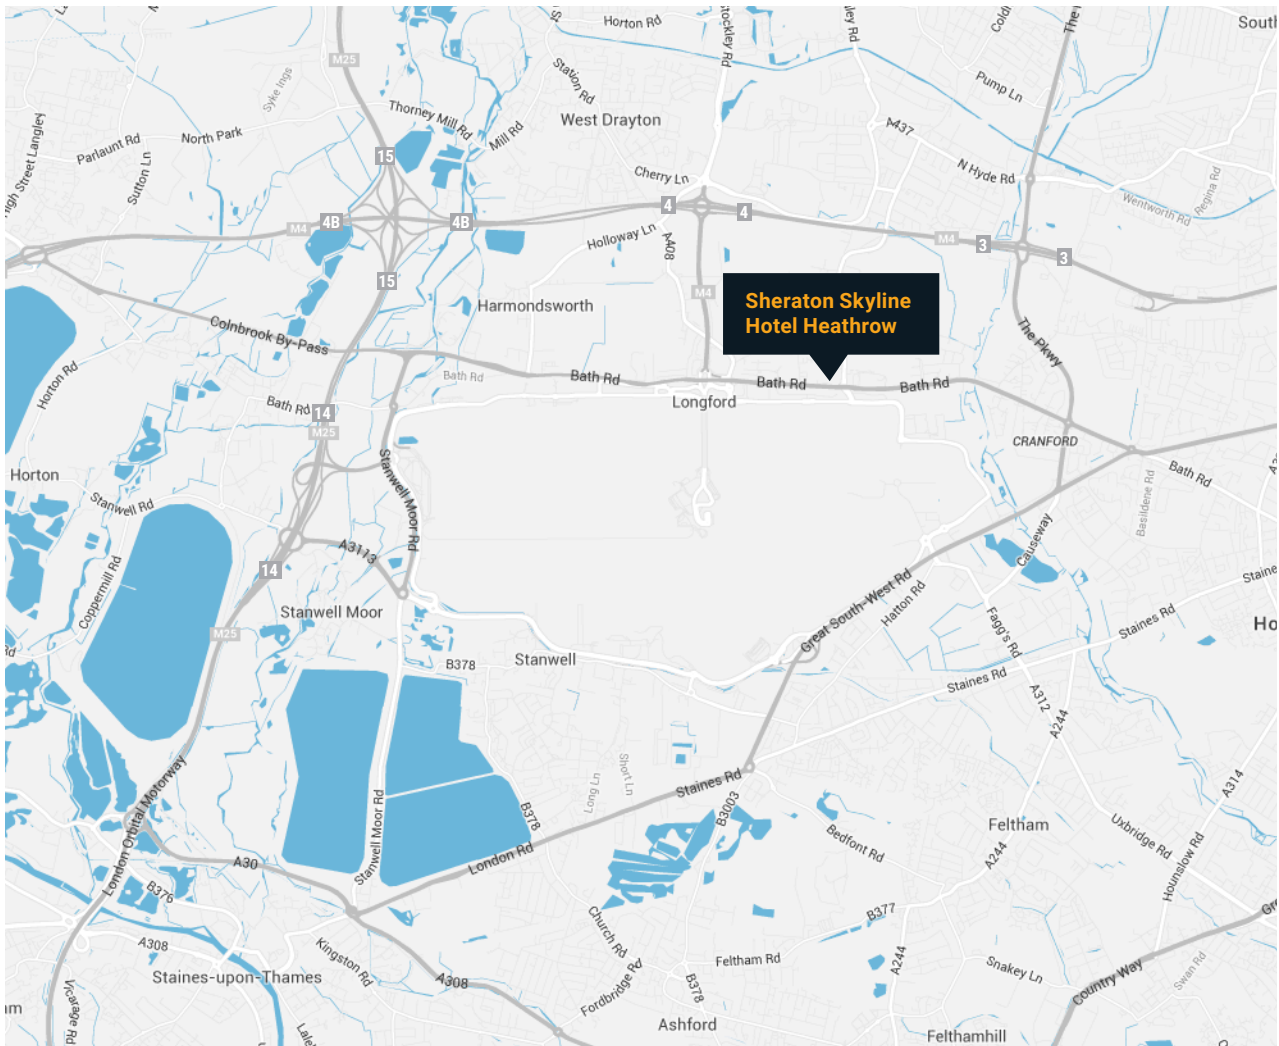

Off-plan launch Sheraton Skyline Hotel London Heathrow

The International Suite, Sheraton Skyline Hotel, Bath Road, London Heathrow, UB3 5BP
Doors open 3pm Thursday 10th March and 11am Friday 11th March.