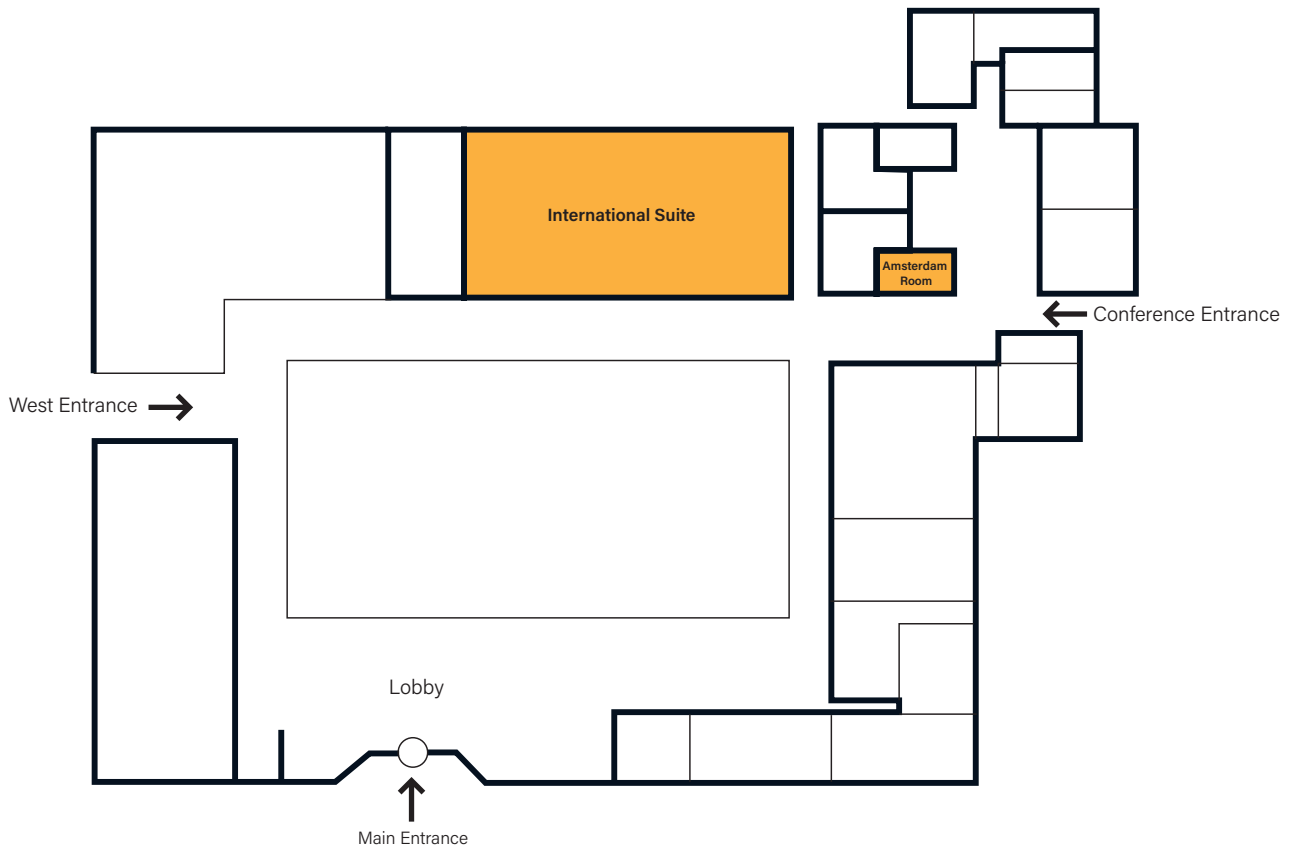

# Early-bird arrivals

**For early-bird arrivals the Amsterdam Room will be available for use from 7am on Wednesday 9th March**

Please contact us for more information:

Telephone: 01895 233 999

Email: [panorama@howarthhomes.co.uk](mailto:panorama@howarthhomes.co.uk)